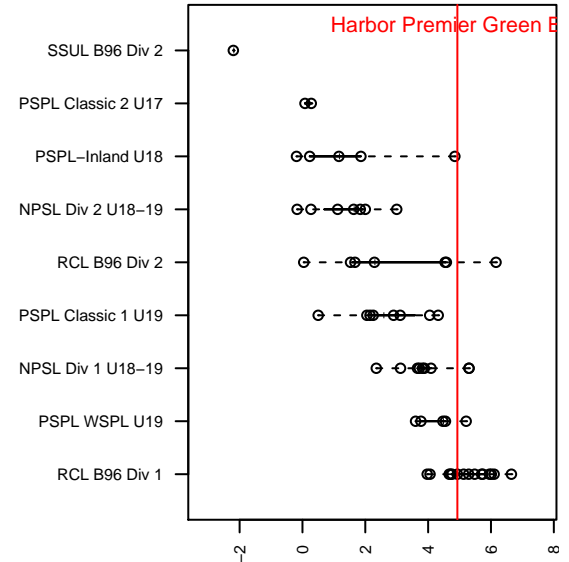

Harbor Premier Green B97

Harbor FC
 Gig Harbor, WA
 B97 total strength=1742
 attack=26.04 defense=26.37
 fall league = RCL B96 Div 1
 notes= Jarrett 2014; Megson 2015

alt names used:
 Harbor Premier B97 Green A

Venues played:
 2015 Nike Crossfire Challenge Gold Group U19
 2015 Mt Hood Challenge U17-19
 2015 RCL B96 Div 1
 2015 PacNW Winter Classic Premier U19
 2015 WYS Presidents Cup B97 18/19

Harbor Premier Green B97
 Dots are actual minus expected GF (blue circles) and GA (red triangles).
 Blue line is smoothed change in attack strength. Red is smoothed change in defense strength.

**attack and defense variance (black dot)
relative to other teams
and top 10 in region**

**attack and defense rating
relative to others at age
and all opponents in last 13 months**

Performance relative to 13 month average