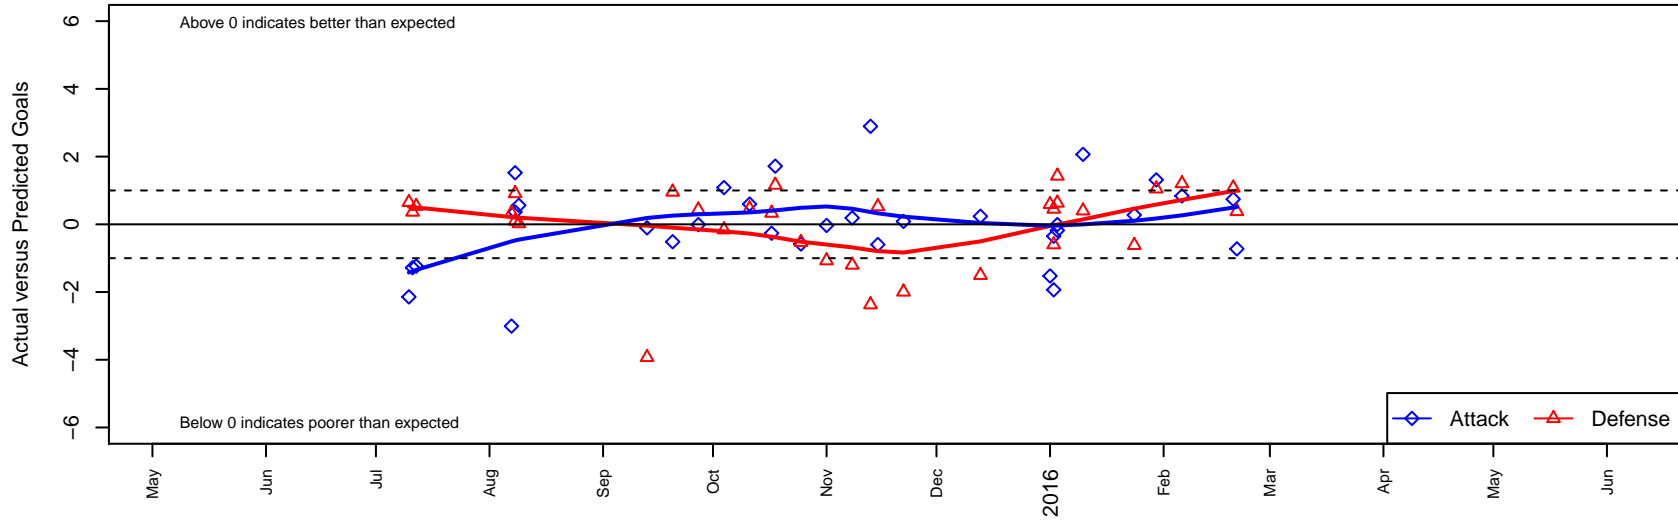

Harbor Premier Green B97

Harbor FC
 Gig Harbor, WA
 B97 total strength=1742
 attack=26.04 defense=26.37
 fall league = RCL B96 Div 1
 notes= Jarrett 2014; Megson 2015

alt names used:
 Harbor Premier B97 Green A

Venues played:
 2015 Nike Crossfire Challenge Gold Group U19
 2015 Mt Hood Challenge U17-19
 2015 RCL B96 Div 1
 2015 PacNW Winter Classic Premier U19
 2015 WYS Presidents Cup B97 18/19

Harbor Premier Green B97
 Dots are actual minus expected GF (blue circles) and GA (red triangles).
 Blue line is smoothed change in attack strength. Red is smoothed change in defense strength.

**attack and defense variance (black dot)
relative to other teams
and top 10 in region**

**attack and defense rating
relative to others at age
and all opponents in last 13 months**

Performance relative to 13 month average